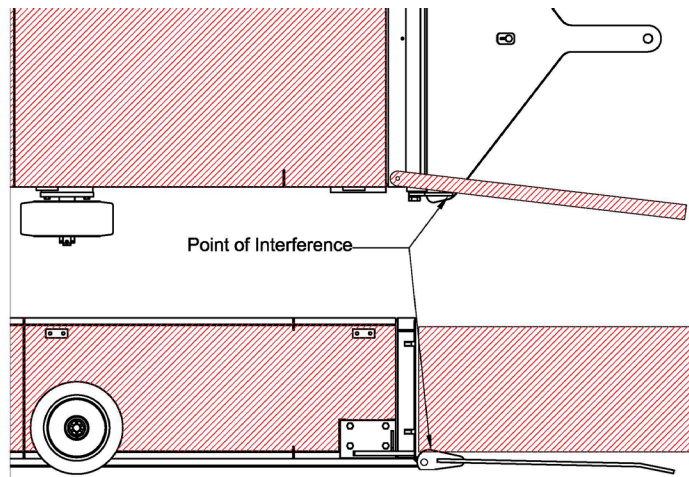

Strata FAB Refuge Alternative Alert-Towbars & Accessories

To: All Strata Safety, LLC customers

Date: February 19, 2025

Re: Strata Refuge Alternatives-Towbars & Accessories

During a recent refurbishment of a Strata Refuge Alternative (RA), Strata found a customer-fabricated tow bar attached to the tent door end of the RA. When attempting to access the tent storage area, we found that the customer tow bar was built in such a way that it obstructed the door, preventing it from fully opening without mechanical assistance. Below is a sketch of the tow bar that indicates the point of interference.

NOTE: Tent deployment doors should only be opened by Strata service personnel or in the event of an emergency.

It is very important to ensure that nothing is permitted to be placed or attached in such a way that it interferes with, or prevents, the Strata RA from being deployed in accordance with the **SS1000-REV02, Fresh Air Bay (FAB) User Guide and/or the Supplemental Fresh Air Bay Deployment Procedures**. This includes but is not limited to: